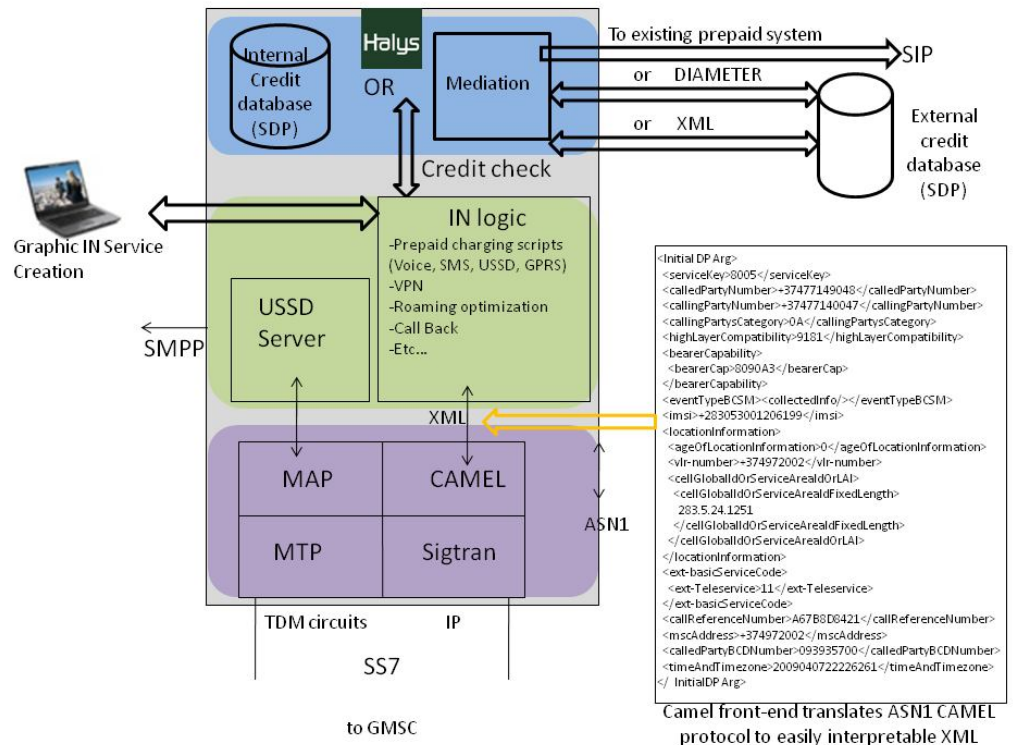

SERVICE CONTROL POINT

- ◆ SCP Fully compliant CAMEL Ph1, Ph2, Ph3, partial Ph4 (SCP initiated calls).
- ◆ Flexible XML interface and DIAMETER allows using as a CAMEL Gateway to an existing prepaid database.

HALYS SCP software architecture

Charging:

- ◆ Voice: Initial DP V0, V1, V2
- ◆ SMS : Initial DP SMS
- ◆ GPRS: Initial DP GPRS

Graphic Service Creation Environment.

Browser designed to allow the GSM operators' staff to modify the scripts or implement new IN services.

Easily adaptable

A mediation function written in standard Perl, is designed to adapt the credit checking to an existing environment (external database, prepaid service mode, etc...)

Integrated USSD server