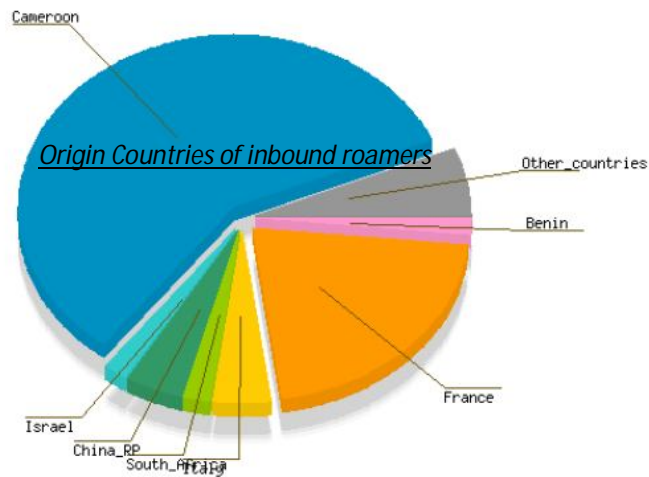

For inbound roamers:

- Welcome your visitor subscribers with a SMS in their own language (including any languages with Unicode characters: Arabic, Armenian, Chinese, Russian, etc...)

For outbound roamers:

- Invite your subscribers to choose the operator you have the best roaming fares with.

For your staff:

- Receive daily traffic reports.