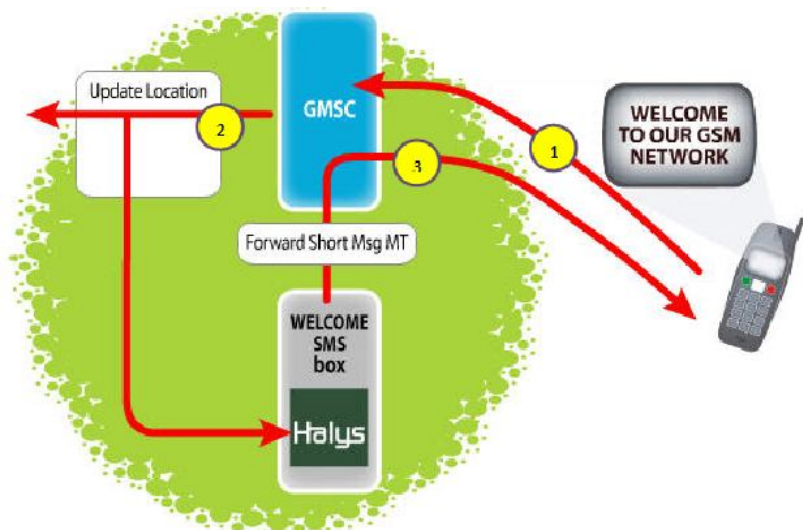

Welcome SMS

- Easy provisioning of multi-lingual announcements: Unicode encoding directly created by a WEB based utility .
- Handling of the full subscribers profiles, in particular the pre-paid nature.
- Use a fully-fledged self-contained SMSC to send SMS to your visitors.

Simple and secure installation compatible Sigtran and MTP: passive probes